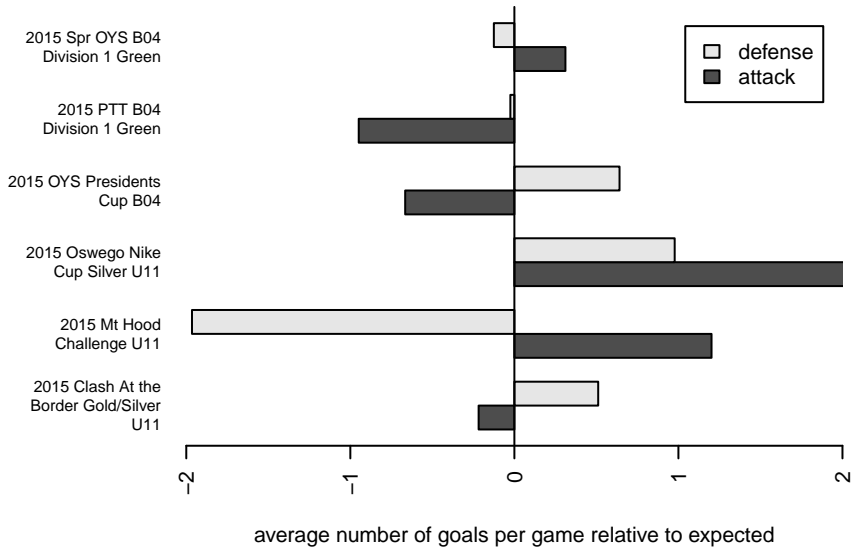

CUSC Red B04

Clackamas United SC
 Clackamas, OR
 B04 total strength=424
 attack=0.47 defense=0.16
 fall league = PTT B04 Div 1 Green
 spr league = Spr OYS B04 Div 1 Green
 notes= Crossfire Oregon; Warner 2015

alt names used:
 CUSC / Scrappers
 CUSC B04
 CUSC BOYS U11 (OR)
 CUSC 04B Red
 CUSC 04B Red
 CUSC 04B Red Warner
 CUSC 04B Red Warner

Venues played:
 2015 Clash At the Border Gold/Silver U11
 2015 Oswego Nike Cup Silver U11
 2015 Mt Hood Challenge U11
 2015 PTT B04 Division 1 Green
 2015 OYS Presidents Cup B04
 2015 Spr OYS B04 Division 1 Green

**attack and defense variance (black dot)
relative to other teams
and top 10 in region**

**attack and defense rating
relative to others at age
and all opponents in last 13 months**

Performance relative to 13 month average