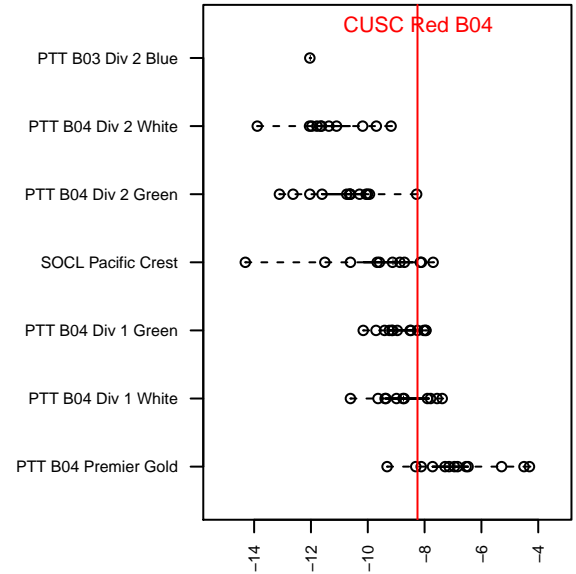

CUSC Red B04

Clackamas United SC
 Clackamas, OR
 B04 total strength=424
 attack=0.47 defense=0.16
 fall league = PTT B04 Div 1 Green
 spr league = Spr OYS B04 Div 1 Green
 notes= Crossfire Oregon; Warner 2015

alt names used:
 CUSC / Scrappers
 CUSC B04
 CUSC BOYS U11 (OR)
 CUSC 04B Red
 CUSC 04B Red
 CUSC 04B Red Warner
 CUSC 04B Red Warner

Venues played:
 2015 Clash At the Border Gold/Silver U11
 2015 Oswego Nike Cup Silver U11
 2015 Mt Hood Challenge U11
 2015 PTT B04 Division 1 Green
 2015 OYS Presidents Cup B04
 2015 Spr OYS B04 Division 1 Green

**attack and defense variance (black dot)
relative to other teams
and top 10 in region**

**attack and defense rating
relative to others at age
and all opponents in last 13 months**

Performance relative to 13 month average