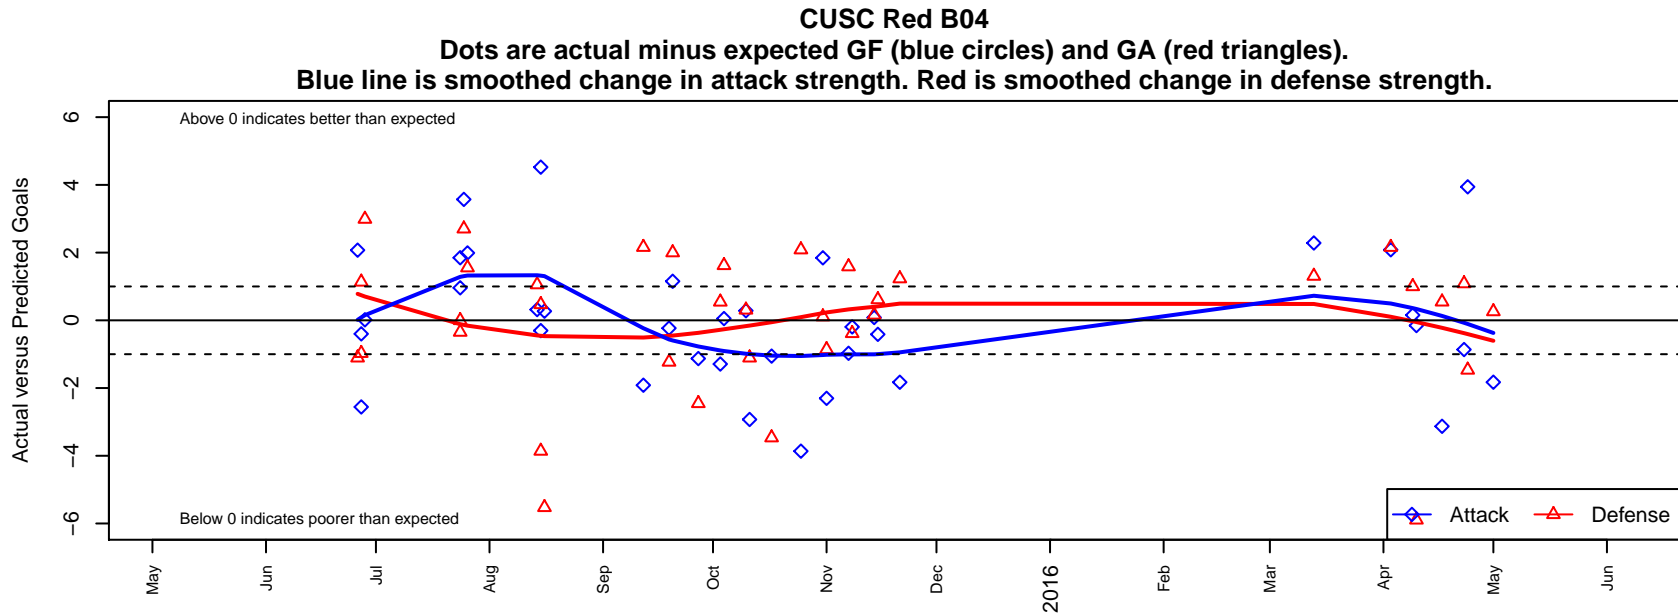

CUSC Red B04

Clackamas United SC
 Clackamas, OR
 B04 total strength=424
 attack=0.47 defense=0.16
 fall league = PTT B04 Div 1 Green
 spr league = Spr OYS B04 Div 1 Green
 notes= Crossfire Oregon; Warner 2015

**attack and defense variance (black dot)
relative to other teams
and top 10 in region**

**attack and defense rating
relative to others at age
and all opponents in last 13 months**

Performance relative to 13 month average